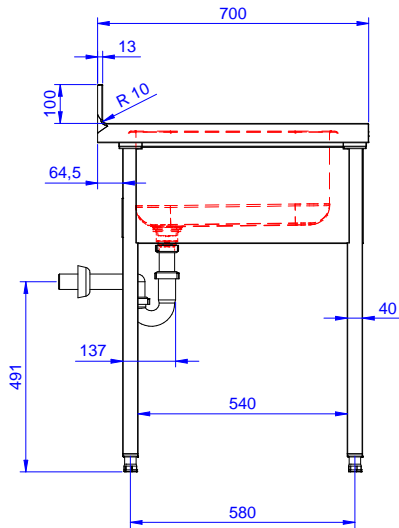

Sink Unit for Dishwasher with
1 bowl right-hand drainer
500x500x250mm, 1200mm

Short Form Specification

Item No. _____

Worktop in 304 AISI stainless steel with front edge h=40mm. Rear upstand h=100mm. N.1 bowl 500x500x250h mm. Front and side covering panels in stainless steel. Rear panel in stainless steel. Square section legs 40x40mm in stainless steel with adjustable feet. An undercounter dishwasher can be placed under the drainer.

Main Features

- Sturdiness, stability and reliability of table accurately tested.

Construction

- Constructed entirely in stainless steel to offer maximum durability.
- Bottom part of drain left free to house an undercounter dishwasher.
- Delivered in knock-down package.
- Wide range of taps are available to suit every need.
- Drainage area suitable for drying operations

Optional Accessories

- Set of 4 wheels (2 with brake) PNC 855150
d. 100mm for tables and sinks
(total height on wheels= 993 mm)
- Single plastic drain syphon 1,5 PNC 855306
" for work tables with bowl
- Prewash spray Unit, single PNC 855315
hole
- Mixer tap with swivel spout PNC 855319
3/4", single hole
- Elbow operated mixer tap with PNC 855322
spout 3/4", single hole
- Elbow operated mixer tap with PNC 855323
short spout 3/4", single hole
- Elbow operated tap with PNC 855324
spray arm and spout, single
hole
- HD mixer tap with spray arm PNC 855326
3/4", single hole
- Maxi reel retractable hose PNC 855327
spray unit, 6m
- Foot operated mixer tap (hot PNC 855328
and cold) with spout 3/4"

APPROVAL: _____

Experience the Excellence
www.electroluxprofessional.com

Front

Side

D = Drain

Top

Key Information:

External dimensions, Width:	1200 mm
132932 (ESBD1217R)	1200 mm
External dimensions, Depth:	700 mm
External dimensions, Height:	900 mm
Upstand Dimensions, Height:	100 mm
Upstand Dimensions, Depth:	13 mm
Upstand Dimensions, Radius:	R=10
Bowls number	1
Bowl dimensions	400X500XH250
Net weight:	55 kg