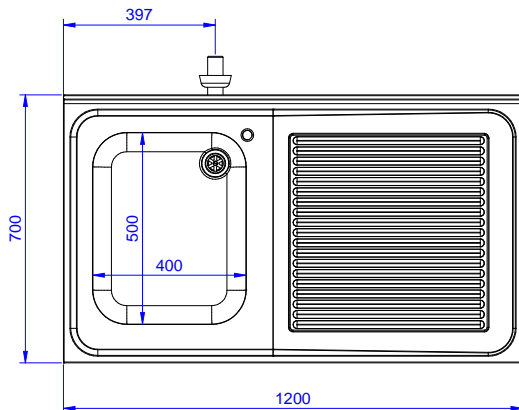

Sink Unit for Dishwasher with
1 bowl right-hand drainer
500x500x250mm, 1200mm

Short Form Specification

Item No. _____

Worktop in 304 AISI stainless steel with front edge h=40mm. Rear upstand h=100mm. N.1 bowl 500x500x250h mm. Front and side covering panels in stainless steel. Rear panel in stainless steel. Square section legs 40x40mm in stainless steel with adjustable feet. An undercounter dishwasher can be placed under the drainer.

Optional Accessories

- Set of 4 wheels (2 with brake) PNC 855150
d. 100mm for tables and sinks
(total height on wheels= 993 mm)
- Single plastic drain syphon 1,5 PNC 855306
" for work tables with bowl
- Prewash spray Unit, single PNC 855315
hole
- Mixer tap with swivel spout PNC 855319
3/4", single hole
- Elbow operated mixer tap with PNC 855322
spout 3/4", single hole
- Elbow operated mixer tap with PNC 855323
short spout 3/4", single hole
- Elbow operated tap with PNC 855324
spray arm and spout, single
hole
- HD mixer tap with spray arm PNC 855326
3/4", single hole
- Maxi reel retractable hose PNC 855327
spray unit, 6m
- Foot operated mixer tap (hot PNC 855328
and cold) with spout 3/4"

APPROVAL: _____

Experience the Excellence
www.electroluxprofessional.com

Front

Side

D = Drain

Top

Key Information:

External dimensions, Width:	1200 mm
132932 (ESBD1217R)	1200 mm
External dimensions, Depth:	700 mm
External dimensions, Height:	900 mm
Upstand Dimensions, Height:	100 mm
Upstand Dimensions, Depth:	13 mm
Upstand Dimensions, Radius:	R=10
Bowls number	1
Bowl dimensions	400X500XH250
Net weight:	55 kg