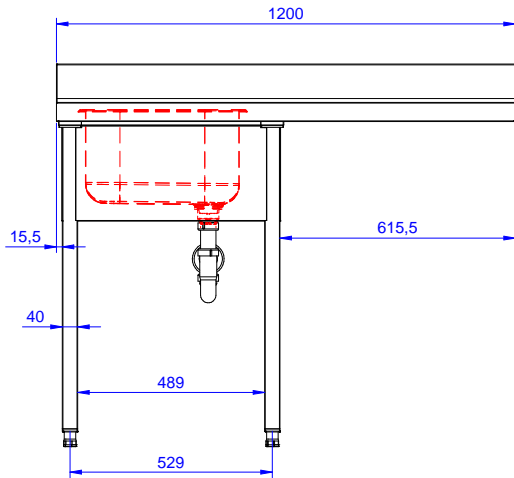

Sink Unit for Dishwasher with
1 bowl right-hand drainer
500x500x250mm, 1200mm

Short Form Specification

Item No. _____

Worktop in 304 AISI stainless steel with front edge h=40mm. Rear upstand h=100mm. N.1 bowl 500x500x250h mm. Front and side covering panels in stainless steel. Rear panel in stainless steel. Square section legs 40x40mm in stainless steel with adjustable feet. An undercounter dishwasher can be placed under the drainer.

Optional Accessories

- Set of 4 wheels (2 with brake) PNC 855150
d. 100mm for tables and sinks
(total height on wheels= 993 mm)
- Single plastic drain syphon 1,5 PNC 855306
" for work tables with bowl
- Prewash spray Unit, single PNC 855315
hole
- Mixer tap with swivel spout PNC 855319
3/4", single hole
- Elbow operated mixer tap with PNC 855322
spout 3/4", single hole
- Elbow operated mixer tap with PNC 855323
short spout 3/4", single hole
- Elbow operated tap with PNC 855324
spray arm and spout, single
hole
- HD mixer tap with spray arm PNC 855326
3/4", single hole
- Maxi reel retractable hose PNC 855327
spray unit, 6m
- Foot operated mixer tap (hot PNC 855328
and cold) with spout 3/4"

APPROVAL: _____

Experience the Excellence
www.electroluxprofessional.com

Front

Side

D = Drain

Top

Key Information:

External dimensions, Width:	1200 mm
132932 (ESBD1217R)	1200 mm
External dimensions, Depth:	700 mm
External dimensions, Height:	900 mm
Upstand Dimensions, Height:	100 mm
Upstand Dimensions, Depth:	13 mm
Upstand Dimensions, Radius:	R=10
Bowls number	1
Bowl dimensions	400X500XH250
Net weight:	55 kg